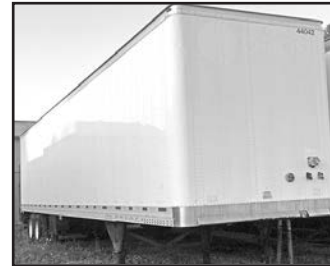

CCT HAS BEEN AWARDED THE STRICK TRIPLE CROWN!
 2016, 2017 & 2018 DEALER OF THE YEAR!

Many dry & refrigerated bodies Call

Many new stock Morgan bodies, 13'-26' in lengths Call

'06 Utility 53' R.U. door reefer, sgl. temp, air ride sldr., TK SB 310 \$9,800

'06 Hyundai R.U. door, Leyman 5500 railgate, air ride sldr. \$9,900

'95 Benson alum. flatbed w/'08 Conestoga kit, nice piece \$18,900

(7) Used storage trlr., both 48' & 53' Call

(3) '15 53'x102", swg. doors, air ride, log. post, alum. roof \$18,900 ea.

'11 Manac, 40', R.U. door, air ride sldr., translucent roof .. \$11,900

'05 G/Dane flatbed, 48'x96", steel, Moffett kit on rear \$6,900

(9) All different makes, w/& w/o units, auto & standard trans., KW & Int'l. complete starting @ \$2,500 ea.